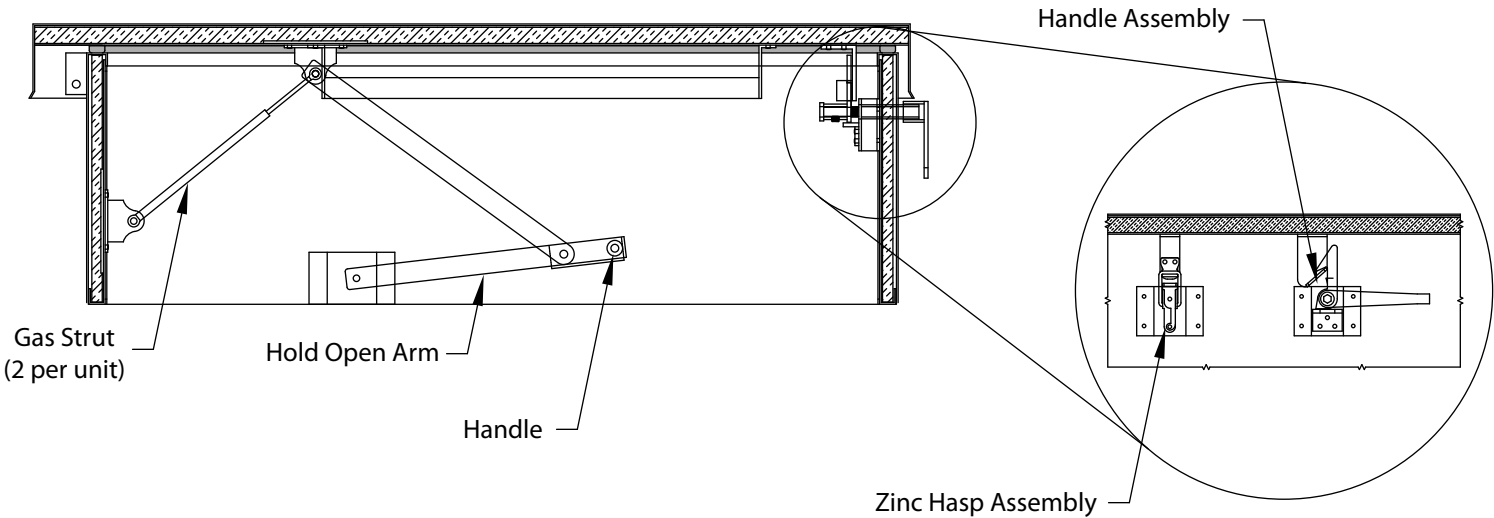

Closed Roof Hatch

Panel Profile Types

Open Roof Hatch

NOTES	SIZE	30 x 36	QTY	FINISH	Mill (STD.)
		36 x 36	QTY		Shop Painted
		48 x 48	QTY		

**LMCURBS**

827 Fisher Rd.  
 Longview, Texas 75604  
 P: (800) 284-1412 F: (903) 759-0827

**ROOF HATCH**  
 with insulated metal lid and sidewalls.

This drawing is property of LMCurbs and is for the confidential use of the buyer.

ORDER # \_\_\_\_\_ DATE \_\_\_\_\_

CUSTOMER \_\_\_\_\_

PROJECT \_\_\_\_\_