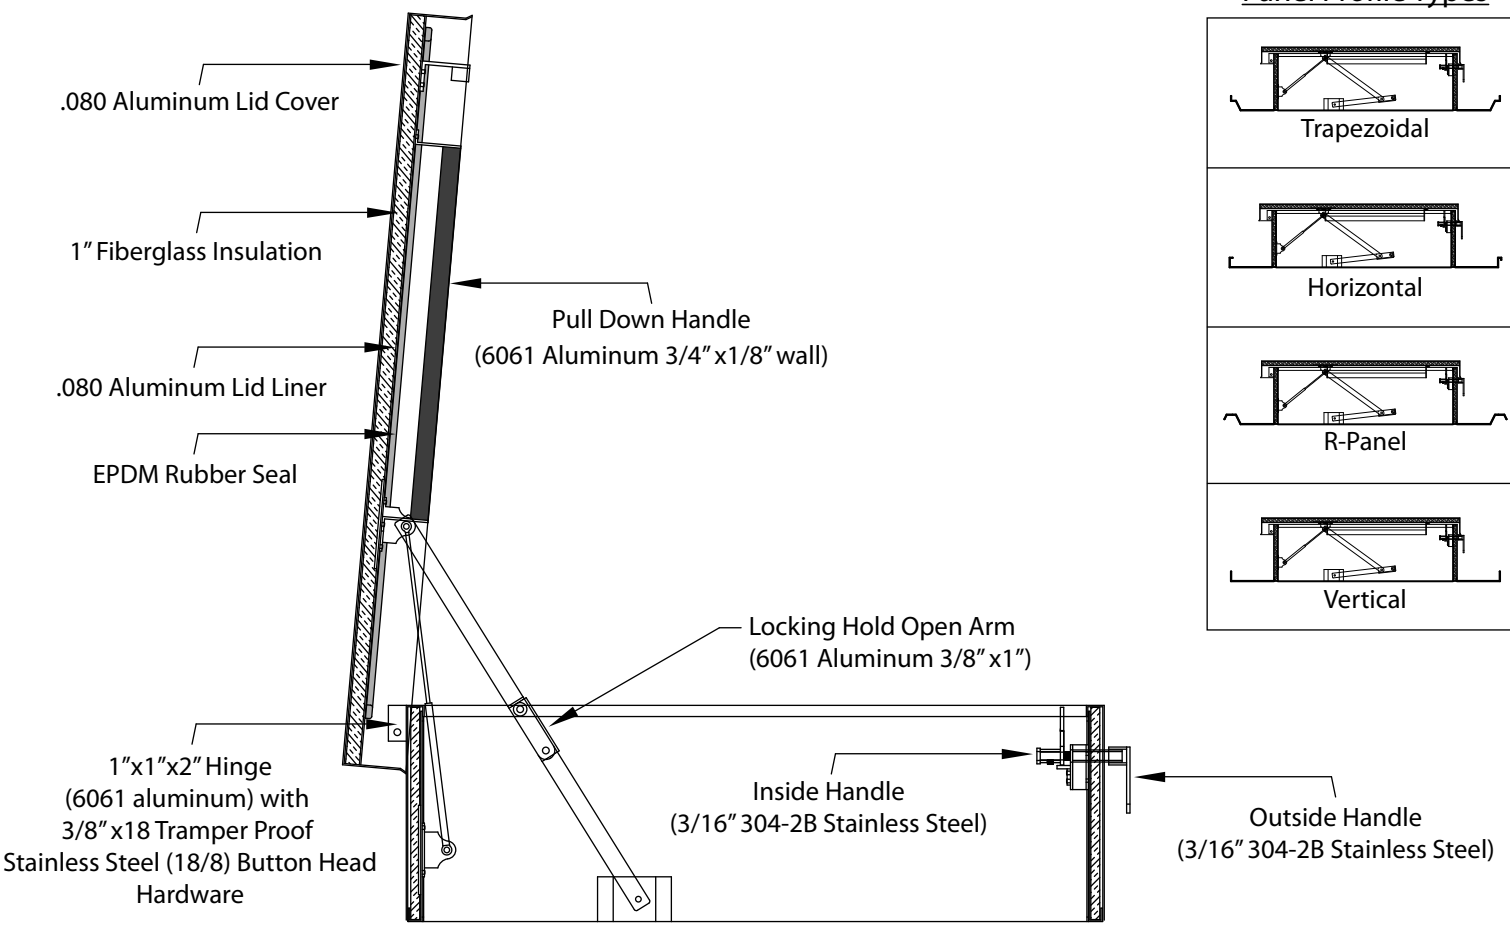

Closed Roof Hatch

Panel Profile Types

Open Roof Hatch

NOTES	SIZE	30 x 36	QTY	FINISH	Mill (STD.)
		36 x 36	QTY		Shop Painted
		48 x 48	QTY		

**LMCURBS**

827 Fisher Rd.  
 Longview, Texas 75604  
 P: (800) 284-1412 F: (903) 759-0827

**ROOF HATCH**  
 with insulated metal lid and sidewalls.

This drawing is property of LMCurbs and is for the confidential use of the buyer.

ORDER # \_\_\_\_\_ DATE \_\_\_\_\_

CUSTOMER \_\_\_\_\_

PROJECT \_\_\_\_\_