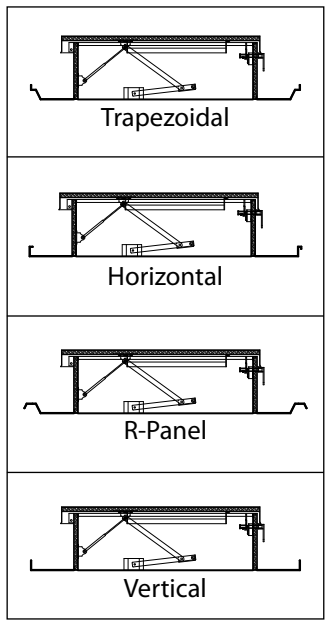

Closed Roof Hatch

Panel Profile Types

Open Roof Hatch

NOTES	SIZE	30 x 36	QTY	FINISH	Mill (STD.)
		36 x 36	QTY		Shop Painted
		48 x 48	QTY		

**LMCURBS**

827 Fisher Rd.  
 Longview, Texas 75604  
 P: (800) 284-1412 F: (903) 759-0827

**ROOF HATCH**  
 with insulated metal lid and sidewalls.

This drawing is property of LMCurbs and is for the confidential use of the buyer.

ORDER # \_\_\_\_\_ DATE \_\_\_\_\_

CUSTOMER \_\_\_\_\_

PROJECT \_\_\_\_\_