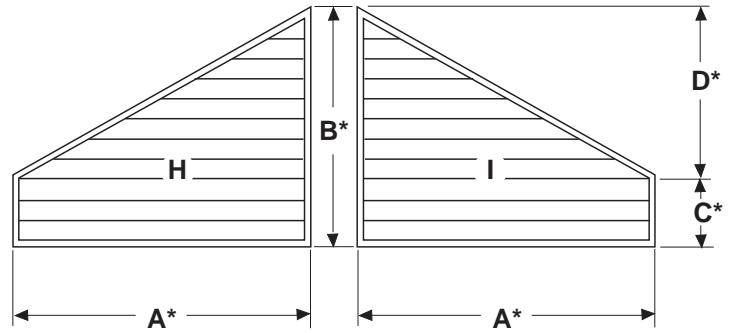

### STANDARD SHAPES Front Views

STATIONARY LOUVERS - 02-05

QTY.	BLADE STYLE	SHAPE												SIZE							FRAME	VARIATIONS		
		A	B	C	D	E	F	G	H	I	J	K	L	A*	B*	C*	D*	E*	F*	G*				