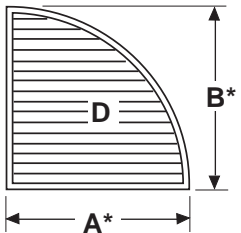

### STANDARD SHAPES Front Views

STATIONARY LOUVERS - 02-05

QTY.	BLADE STYLE	SHAPE												SIZE							FRAME	VARIATIONS		
		A	B	C	D	E	F	G	H	I	J	K	L	A*	B*	C*	D*	E*	F*	G*				