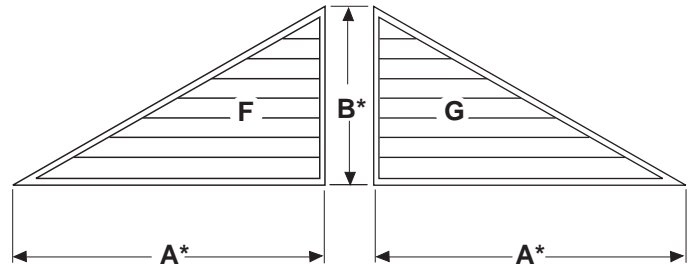

### STANDARD SHAPES Front Views

STATIONARY LOUVERS - 02-05

QTY.	BLADE STYLE	SHAPE												SIZE							FRAME	VARIATIONS		
		A	B	C	D	E	F	G	H	I	J	K	L	A*	B*	C*	D*	E*	F*	G*				