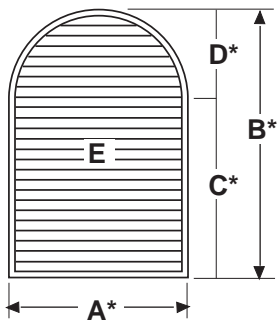

## ROUND, SEMI-ROUND, TRIANGULAR AND TRAPEZOID SHAPES

© JULY, 2000 NCA Manufacturing

### STANDARD SHAPES Front Views

STATIONARY LOUVERS - 02-05

QTY.	BLADE STYLE	SHAPE												SIZE							FRAME	VARIATIONS		
		A	B	C	D	E	F	G	H	I	J	K	L	A*	B*	C*	D*	E*	F*	G*				