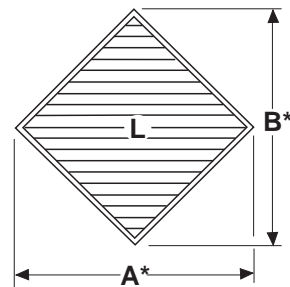

## ROUND, SEMI-ROUND, TRIANGULAR AND TRAPEZOID SHAPES

© JULY, 2000 NCA Manufacturing

### STANDARD SHAPES Front Views

STATIONARY LOUVERS - 02-05

QTY.	BLADE STYLE	SHAPE												SIZE							FRAME	VARIATIONS		
		A	B	C	D	E	F	G	H	I	J	K	L	A*	B*	C*	D*	E*	F*	G*				