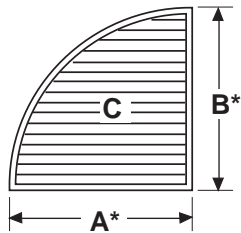

### STANDARD SHAPES Front Views

STATIONARY LOUVERS - 02-05

QTY.	BLADE STYLE	SHAPE												SIZE							FRAME	VARIATIONS		
		A	B	C	D	E	F	G	H	I	J	K	L	A*	B*	C*	D*	E*	F*	G*				