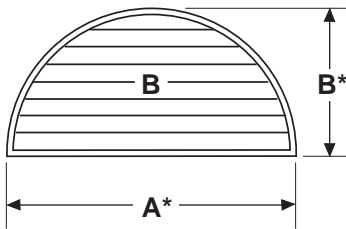

## ROUND, SEMI-ROUND, TRIANGULAR AND TRAPEZOID SHAPES

© JULY, 2000 NCA Manufacturing

### STANDARD SHAPES Front Views

STATIONARY LOUVERS - 02-05

QTY.	BLADE STYLE	SHAPE												SIZE							FRAME	VARIATIONS		
		A	B	C	D	E	F	G	H	I	J	K	L	A*	B*	C*	D*	E*	F*	G*				