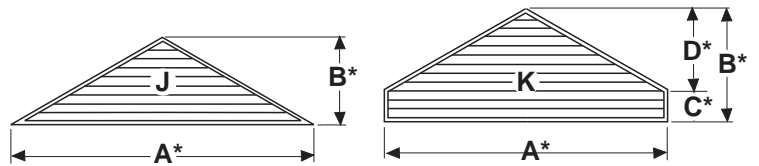

## ROUND, SEMI-ROUND, TRIANGULAR AND TRAPEZOID SHAPES

© JULY, 2000 NCA Manufacturing

### STANDARD SHAPES Front Views

STATIONARY LOUVERS - 02-05

QTY.	BLADE STYLE	SHAPE												SIZE							FRAME	VARIATIONS		
		A	B	C	D	E	F	G	H	I	J	K	L	A*	B*	C*	D*	E*	F*	G*				