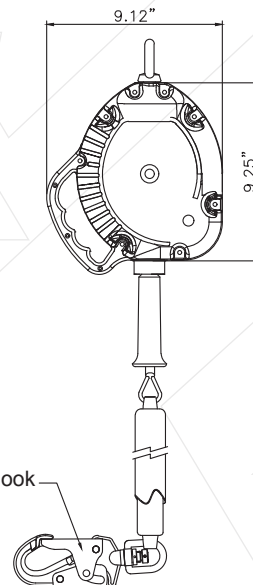

KStrong® BRUTE™ LE 25 ft. Cable Leading Edge SRL with Swivel Snap Hook. Includes Installation Carabiner and Tagline (ANSI)

Model: UFS310025L

BRUTE™

SRL SERIES

KStrong® BRUTE™ 25' Galvanized Wire Cable SRL-LE (ANSI Leading Edge Rated) with High Impact Strength Polymer Housing with Built-in Handle, swivel eye at anchorage end, other end with load indicator swivel snap hook. Includes one (1) installation carabiner and one (1) tagline AFZ830025 (ANSI).

PHYSICAL PARAMETERS

- Robust & durable plastic casing
- Has swivel anchorage eye at anchorage end
- Convenient inbuilt carry handle at anchorage end
- Steel swivel snap hook at retractable end - gate strength 3600 lbs. (1633 kg)
- Galvanized steel wire rope
- Equipped with shock absorber with protective cover

LENGTH

25 Feet

CABLE

Material: Galvanized steel wire rope Ø7/32 Inches

WEIGHT

9.22 lbs. ± 0.22 lbs. (4182 gm ± 100 gm)

RELEVANT STANDARDS

Meets or Exceeds ANSI Z359.14-2021 Class 2

Class

2

Anchor above or below dorsal D-ring

SIDE VIEW

FRONT VIEW

Meets or Exceeds ANSI Z359.14-2021 Class 2

Batch #: _____ Serial #: _____

Date of First Use: _____