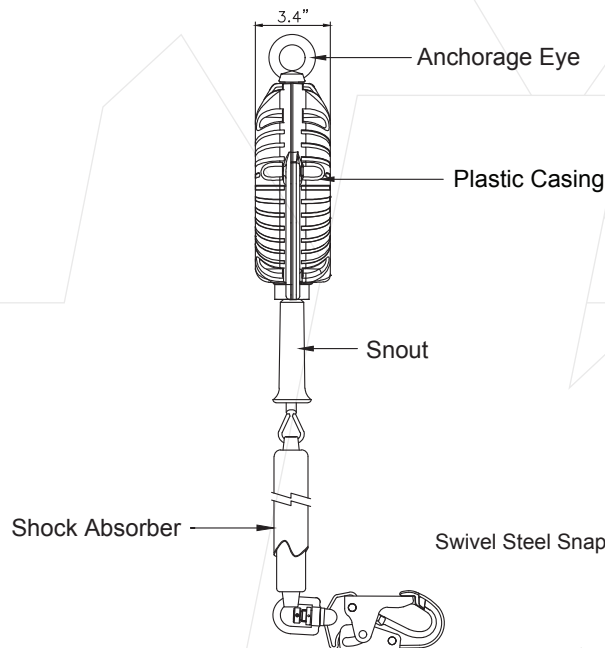

KStrong® BRUTE™ LE 25 ft. Cable Leading Edge SRL with Swivel Snap Hook. Includes Installation Carabiner and Tagline (ANSI)

Model: UFS310025L

BRUTE™

SRL SERIES

KStrong® BRUTE™ 25' Galvanized Wire Cable SRL-LE (ANSI Leading Edge Rated) with High Impact Strength Polymer Housing with Built-in Handle, swivel eye at anchorage end, other end with load indicator swivel snap hook. Includes one (1) installation carabiner and one (1) tagline AFZ830025 (ANSI).

PHYSICAL PARAMETERS

- Robust & durable plastic casing
- Has swivel anchorage eye at anchorage end
- Convenient inbuilt carry handle at anchorage end
- Steel swivel snap hook at retractable end - gate strength 3600 lbs. (1633 kg)
- Galvanized steel wire rope
- Equipped with shock absorber with protective cover

LENGTH

25 Feet

CABLE

Material: Galvanized steel wire rope Ø7/32 Inches

WEIGHT

9.22 lbs. ± 0.22 lbs. (4182 gm ± 100 gm)

RELEVANT STANDARDS

Meets or Exceeds ANSI Z359.14-2021 Class 2

Class

2

Anchor above or below dorsal D-ring

SIDE VIEW

FRONT VIEW

Meets or Exceeds ANSI Z359.14-2021 Class 2

Batch #: _____ Serial #: _____

Date of First Use: _____